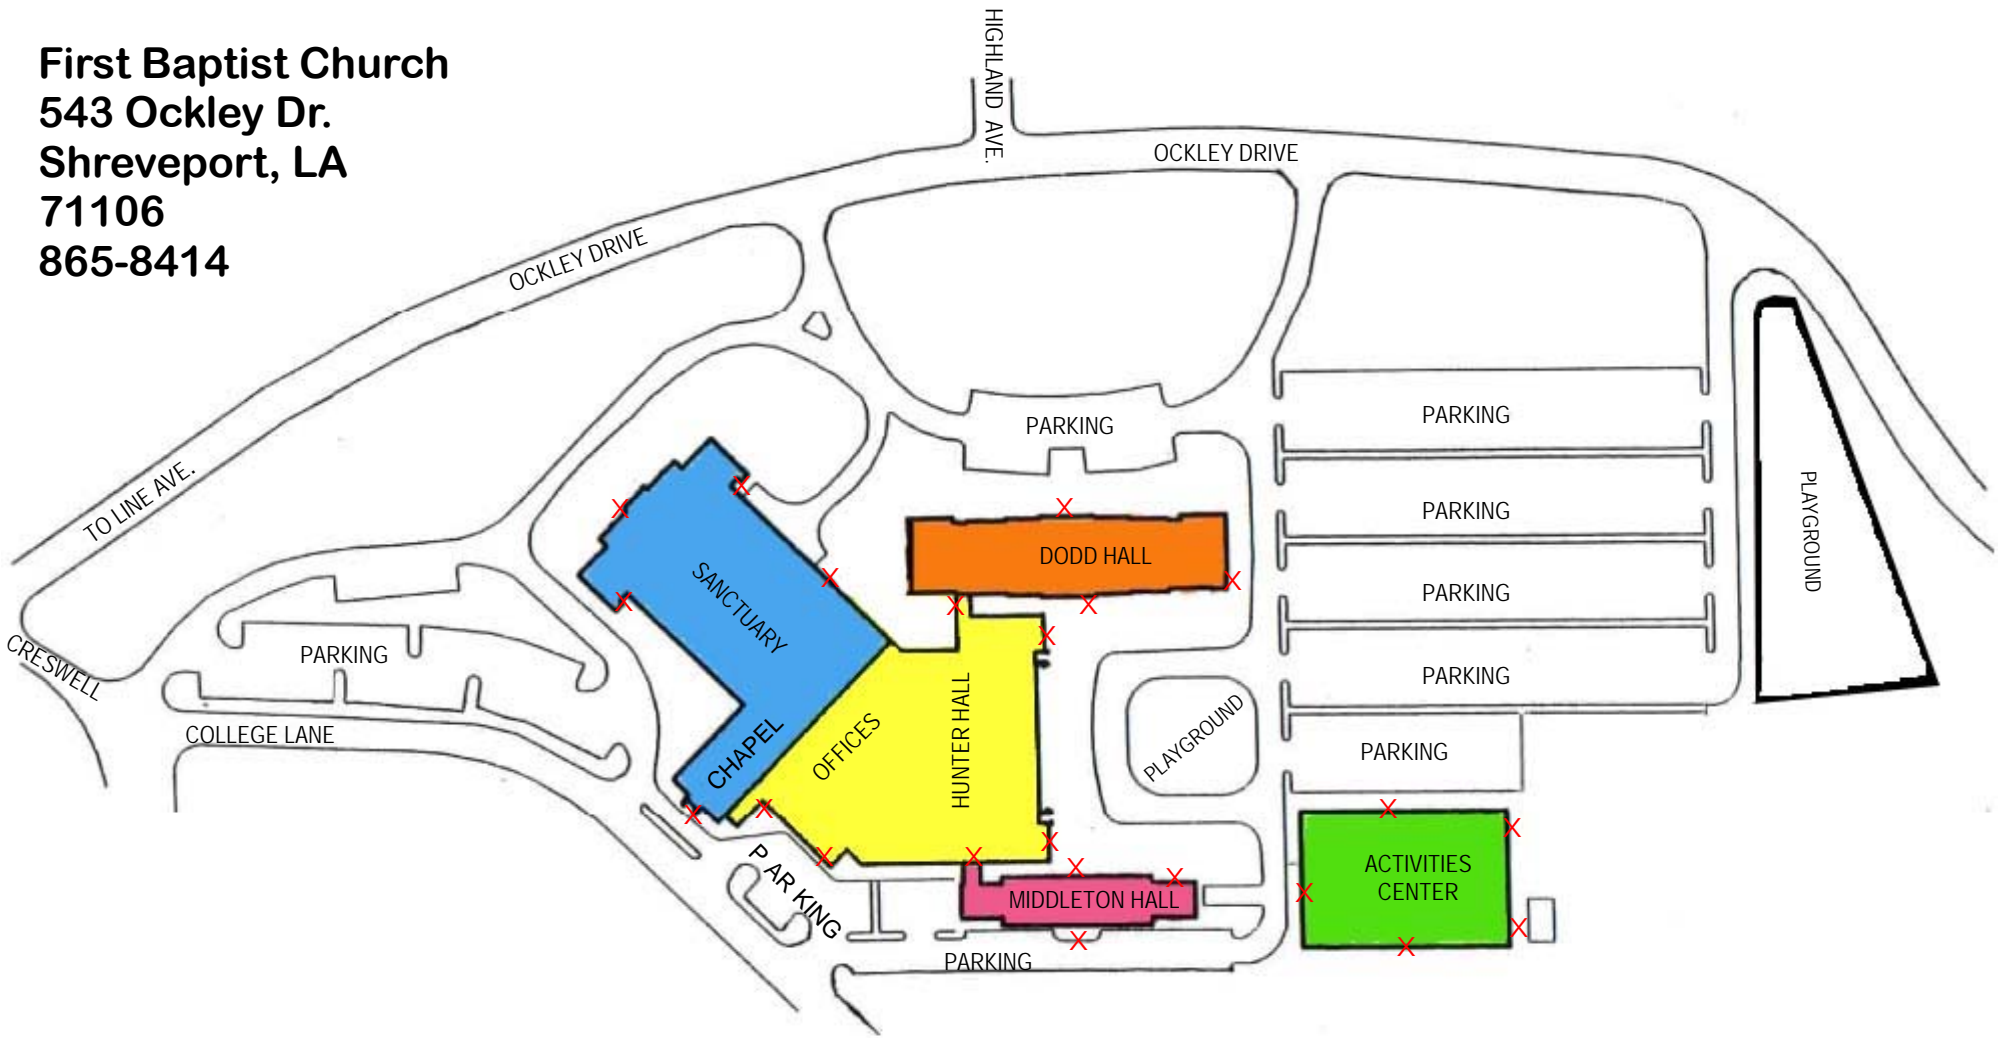

First Baptist Church
543 Ockley Dr.
Shreveport, LA
71106
865-8414

- | | | | |
|---|--------------------|---|-------------------|
|  | HUNTER HALL |  | ACTIVITIES CENTER |
|  | MIDDLETON HALL |  | DODD HALL |
|  | SANCTUARY & CHAPEL |  | ENTRANCES |